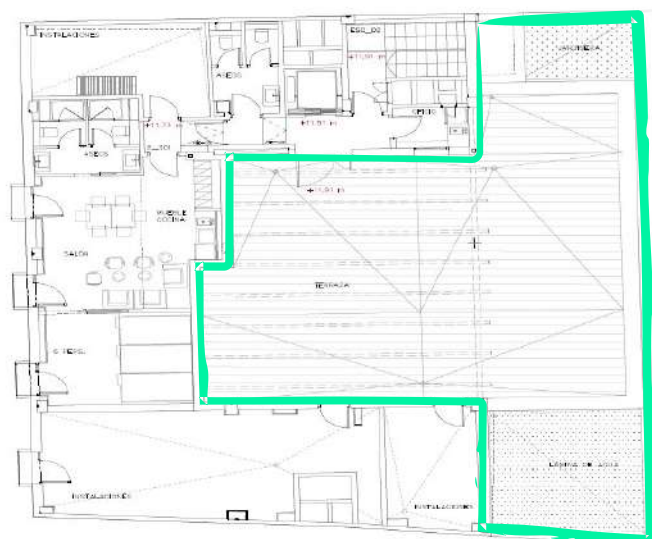

The Terracita

Dimensions

Indoor terrace: 70m²
Outdoor terrace: 60m²
Splash pool: 15m²

Capacity: 89 people

Equipment:
Splash pool
Showers
Solarium