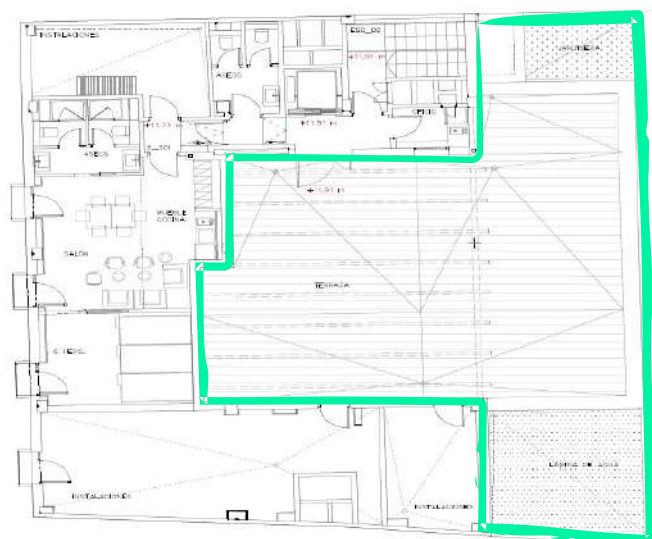

Our Rooftop

Dimensions

Indoor terrace: 70m²
Outdoor terrace: 60m²
Splash pool: 15m²

Capacity: 89 people

Equipment:
Splash pool
Showers
Solarium