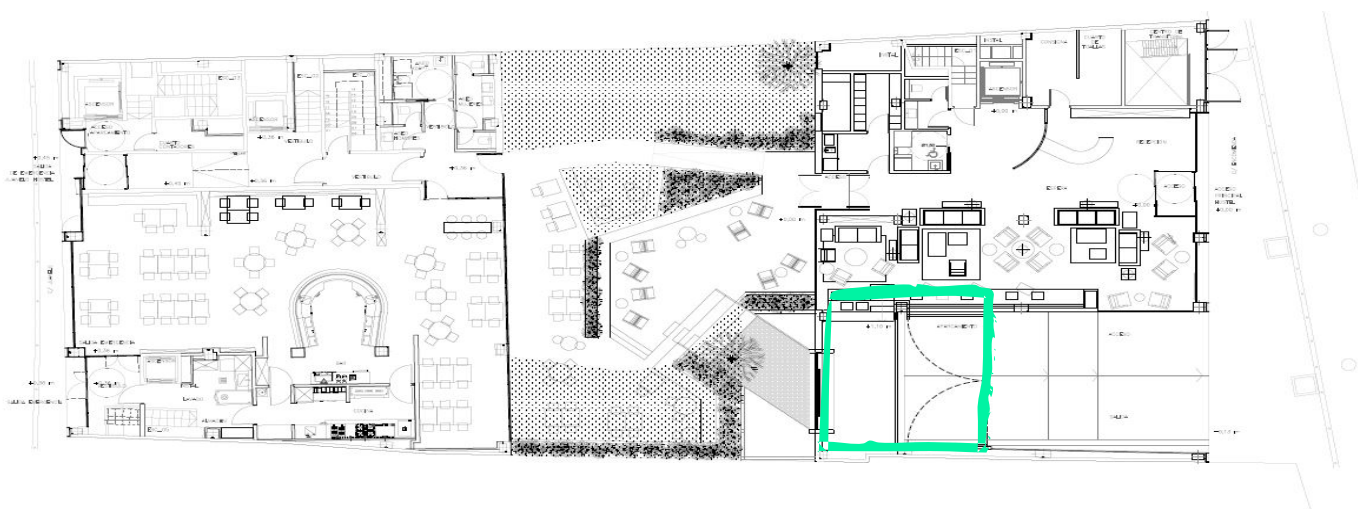

## Rental options

Option A: Virtual Reality

Option B: cinema

Capacity: 10-12 people

## Dimensions

Playroom: 22m<sup>2</sup>